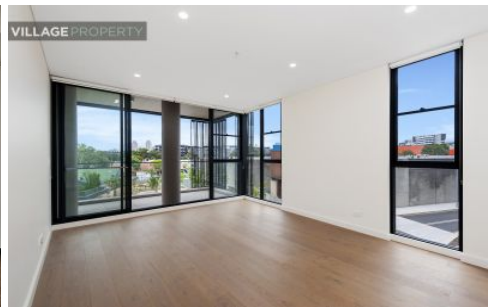

VILLAGE PROPERTY

VILLAGE PROPERTY

2201/6 Kingsborough Way Zetland NSW

2 2 1

Available NOW

Located in the heart of Green Square, this modern development 'The Reserve' offers superb city lifestyle with just minutes walk to Green Square Station with buses to Sydney CBD. Only minutes away from East Village shopping centre and abundance of cafes, restaurants and eateries all within walking distance at your convenience.

Lease Periods 6-12 Months. Pets at landlord's discretion.

- Open floorplan with timber flooring throughout living area
- Large bedrooms with built-in wardrobes, master with ensuite
- Modern kitchen with gas cooking, stone benchtops and essential appliances (Dishwasher and built-in fridge included)