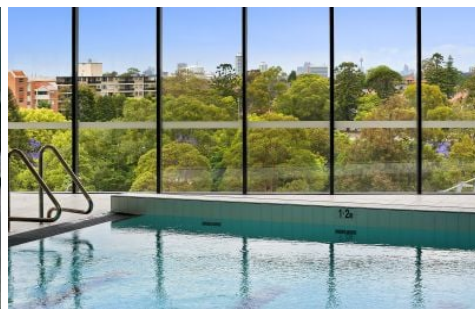

VILLAGE PROPERTY