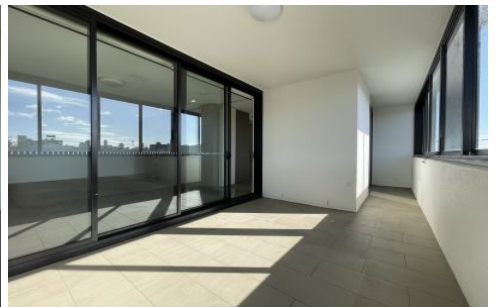

VILLAGE PROPERTY

406/1 Gantry Lane Camperdown NSW

1 1 1

Available from 25th July -

Created by leading architects Bates Smart, this gorgeous apartment is located in the vibrant and sought after urban village in Gantry Camperdown. Just four kilometers from Sydney Uni and RPA, this sensational apartment in the Gantry, offers quality finishes and access to the courtyard and pool creating the perfect resort-like escape.