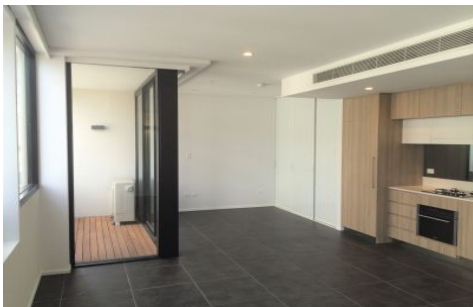

VILLAGE PROPERTY

75/5 -11 Pyrmont Bridge Road Camperdown NSW

1

Available from 15th August -

This studio apartment provides a metropolitan style of inner city living with close proximity to University of Sydney, shops, cafes, buses direct to the city and more!

Type : Studio

Price : $620 Per Week

View : <https://www.villageproperty.com.au/lease/nsw/inner-west/camperdown/residential/studio/8083919>

Features Include:

- Ducted air conditioning
- Built in wardrobes
- Laundry space with dryer
- Balcony
- Stunning kitchen design, complete with translucent glass splash backs and black brush metal appliances & fridge
- Just 4kms from the CBD

[For full version visit the website](https://www.villageproperty.com.au)

<https://www.villageproperty.com.au>