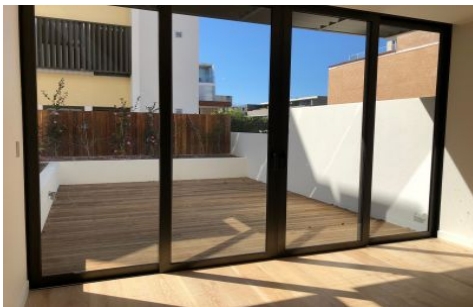

VILLAGE PROPERTY

105/138-140 Military Road Neutral Bay NSW

2 2 1

Available September 12th

When you think of where to live, location is key. "Sync" in Sydney's Neutral Bay is such a place. This beautifully designed, modern apartment not only provides you with all the mod-cons at home, but easy access to all services and transport in this superb location in the heart of Neutral Bay.

Key Features:

- Immaculately designed internal space
- Expansive open living area flows to the courtyard
- Double bedrooms each have built-ins, master has an ensuite
- Deluxe kitchen with Caesar Stone benches and gas