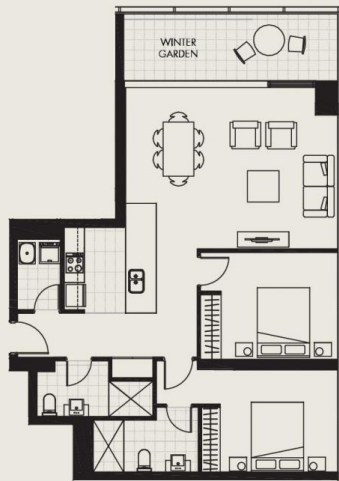

Apartments

G 20.09, G 21.09, G 25.09
G 26.09

2 Bedroom

Internal area: 88m²
Balcony area: -
Wintergarden area: 12m²
Total: 100m²