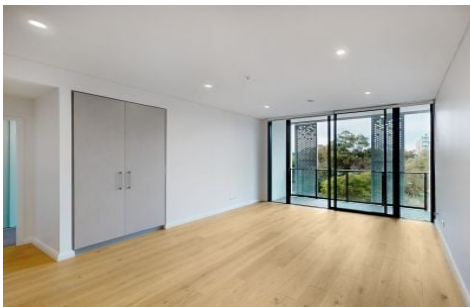

# VILLAGE PROPERTY

631/21 Partridge Avenue Castle Hill NSW

2  2  1 

Village Property is pleased to offer for lease this brand new two bedroom apartment that is sure to exceed your expectations.

Castle Hill's premier new residential apartments. Perfectly located within a vibrant village precinct in The Hills District, just moments from Showground Metro station, The Ashford is the home you've been seeking, offering the lifestyle you deserve.

Features Include:

- Open plan kitchen with built-in oven, cooktop, dishwasher and large fridge space.
- Spacious living room open view
- Timber flooring throughout living area.

**Type** : Apartment

**Price** : \$730 Per Week