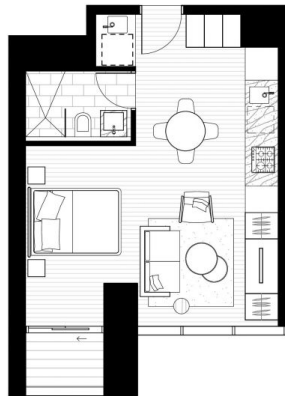

**YOUR
DIAMOND
IN THE
SKY**

Architecture by BVN DH
Interiors by Woods Bagot

Studio

Internal area 37 - 38 m²
External area 2 - 3 m²
Total 39 - 41 m²